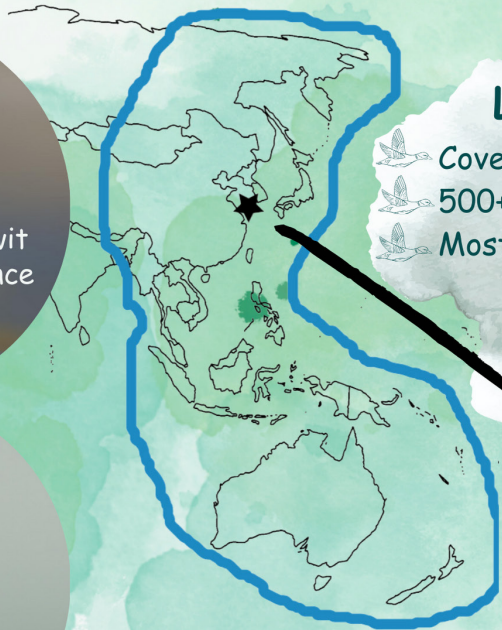

EAST ASIAN AUSTRALASIAN FLYWAY

Limosa lapponica

The Bar-tailed Godwit is the longest distance non-stop traveler 13,000 km!

© J.J. Harrison

Largest Flyway

- Covers 22 countries
- 500+ bird species use this flyway
- Most studied flyway

Calliope calliope

The Siberian Ruby weighs just 25 g but travels 11,000 km

© Supratim Deb

Key wintering site - THE YELLOW SEA

Developmental activities are destroying the wintering sites

THREATS

Accidentally caught