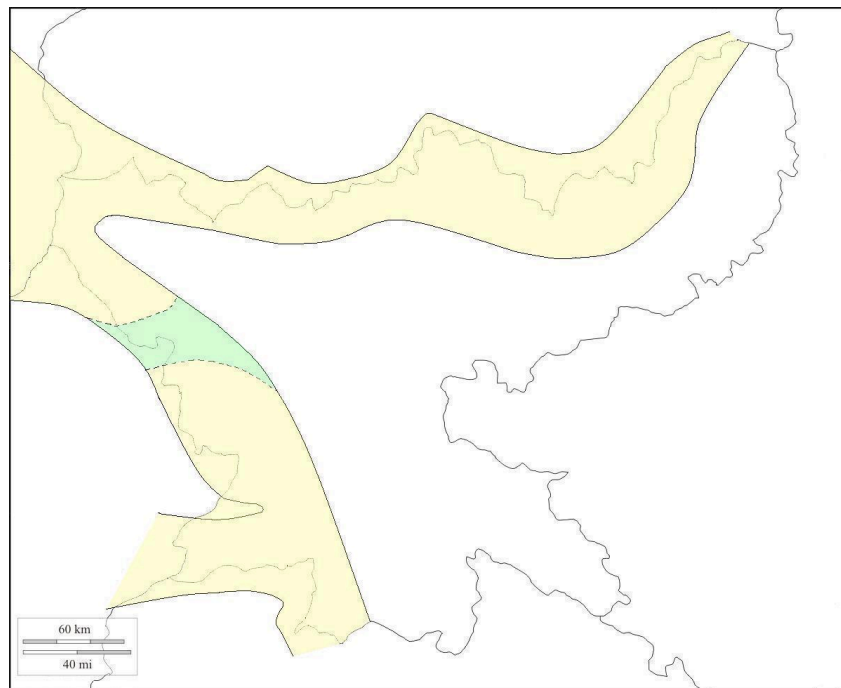

Chronology of Cheetah's Extinction From Jharkhand Map © Raza Kazmi © Raza Kazmi

Appendix V – Jharkhand Cheetah Distribution Map

LEGEND

- Approximate Historical Range of the Cheetah in Jharkhand
- Forests of Palamu Tiger Reserve (Cheetah Presence Unlikely)

Approximate historical range of the Cheetah in Jharkhand. All the Cheetah references originated from the yellow shaded area. Most of this area consisted of a mixture of open, scrubby, rocky or lightly forested (except saranda) terrain © Raza Kazmi